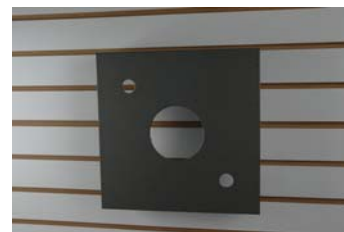

Bathroom Fixtures

New Tradition Series Bathroom Fixtures

**BLISTER BOX (CLAM SHELL)**

Plastic Foam Forming Blister Boxes.  
Pack Products and Display in  
Professional Presentation.

<i>part no</i>	<i>length x width x depth</i>	<i>usage</i>	<i>price</i>
C0101	1½" x 1½" x ⅝"	half cavity <u>aerators/seats</u>	\$.75
C0202	2½" x 2¼" x 1"	half cavity <u>various valves</u>	\$.85
C0303	3½" x 2½" x 1⅛"	<u>various valves</u>	\$1.06
C0301	3" x 1¼" x 1"	<u>small stems</u>	\$.85
C0401	4½" x 1¼" x 1"	<u>mid-size stems</u>	\$1.00
C0601	6¾" x 1⅝" x 1¼"	<u>long stems</u>	\$1.16
C0302	3⅞" x 2⅞" x 2"	<u>small handles</u>	\$1.00
C0403	3¼" x 3" x 2¾"	<u>large handles</u>	\$1.24

**FAUCET DISPLAY RACKS**

For faucet display in your stores. Plastic boxes with  
mounting holes. Get the slat boards from your local  
lumber yards and present faucets in a professional  
format.

<i>part no</i>	<i>usage</i>	<i>price</i>
Faucet rack 4"	lavatory faucet	\$25.00
Faucet rack 8"	kitchen deck & widespread lav. Faucets	\$31.00
Shower rack 1-H	1-handle shower valves	\$42.50
Shower rack 2-H	2-handle shower valves	\$42.50
Shower rack 3-H	3-handle shower valves	\$42.50